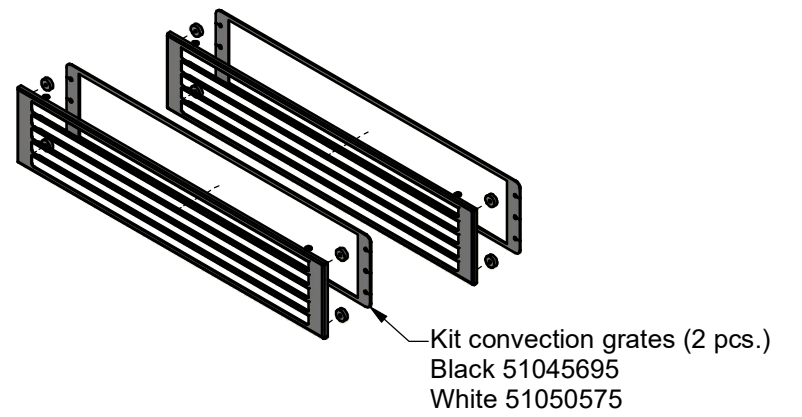

Scan 1006 - Spare Parts

Date: 24-03-2025	Constructed /Changed by: pcj/sr
Drawing number: 91006100	

SCAN A/S
 DK-5492 Vissenbjerg©

Scan 1006 - Spare Parts Accessories

He + kit for Scan 1006, accessory
24066649

Date: 24-03-2025

Constructed /Changed by: pcj/sr

Drawing number: 91006100

SCAN A/S
DK-5492 Vissenbjerg©