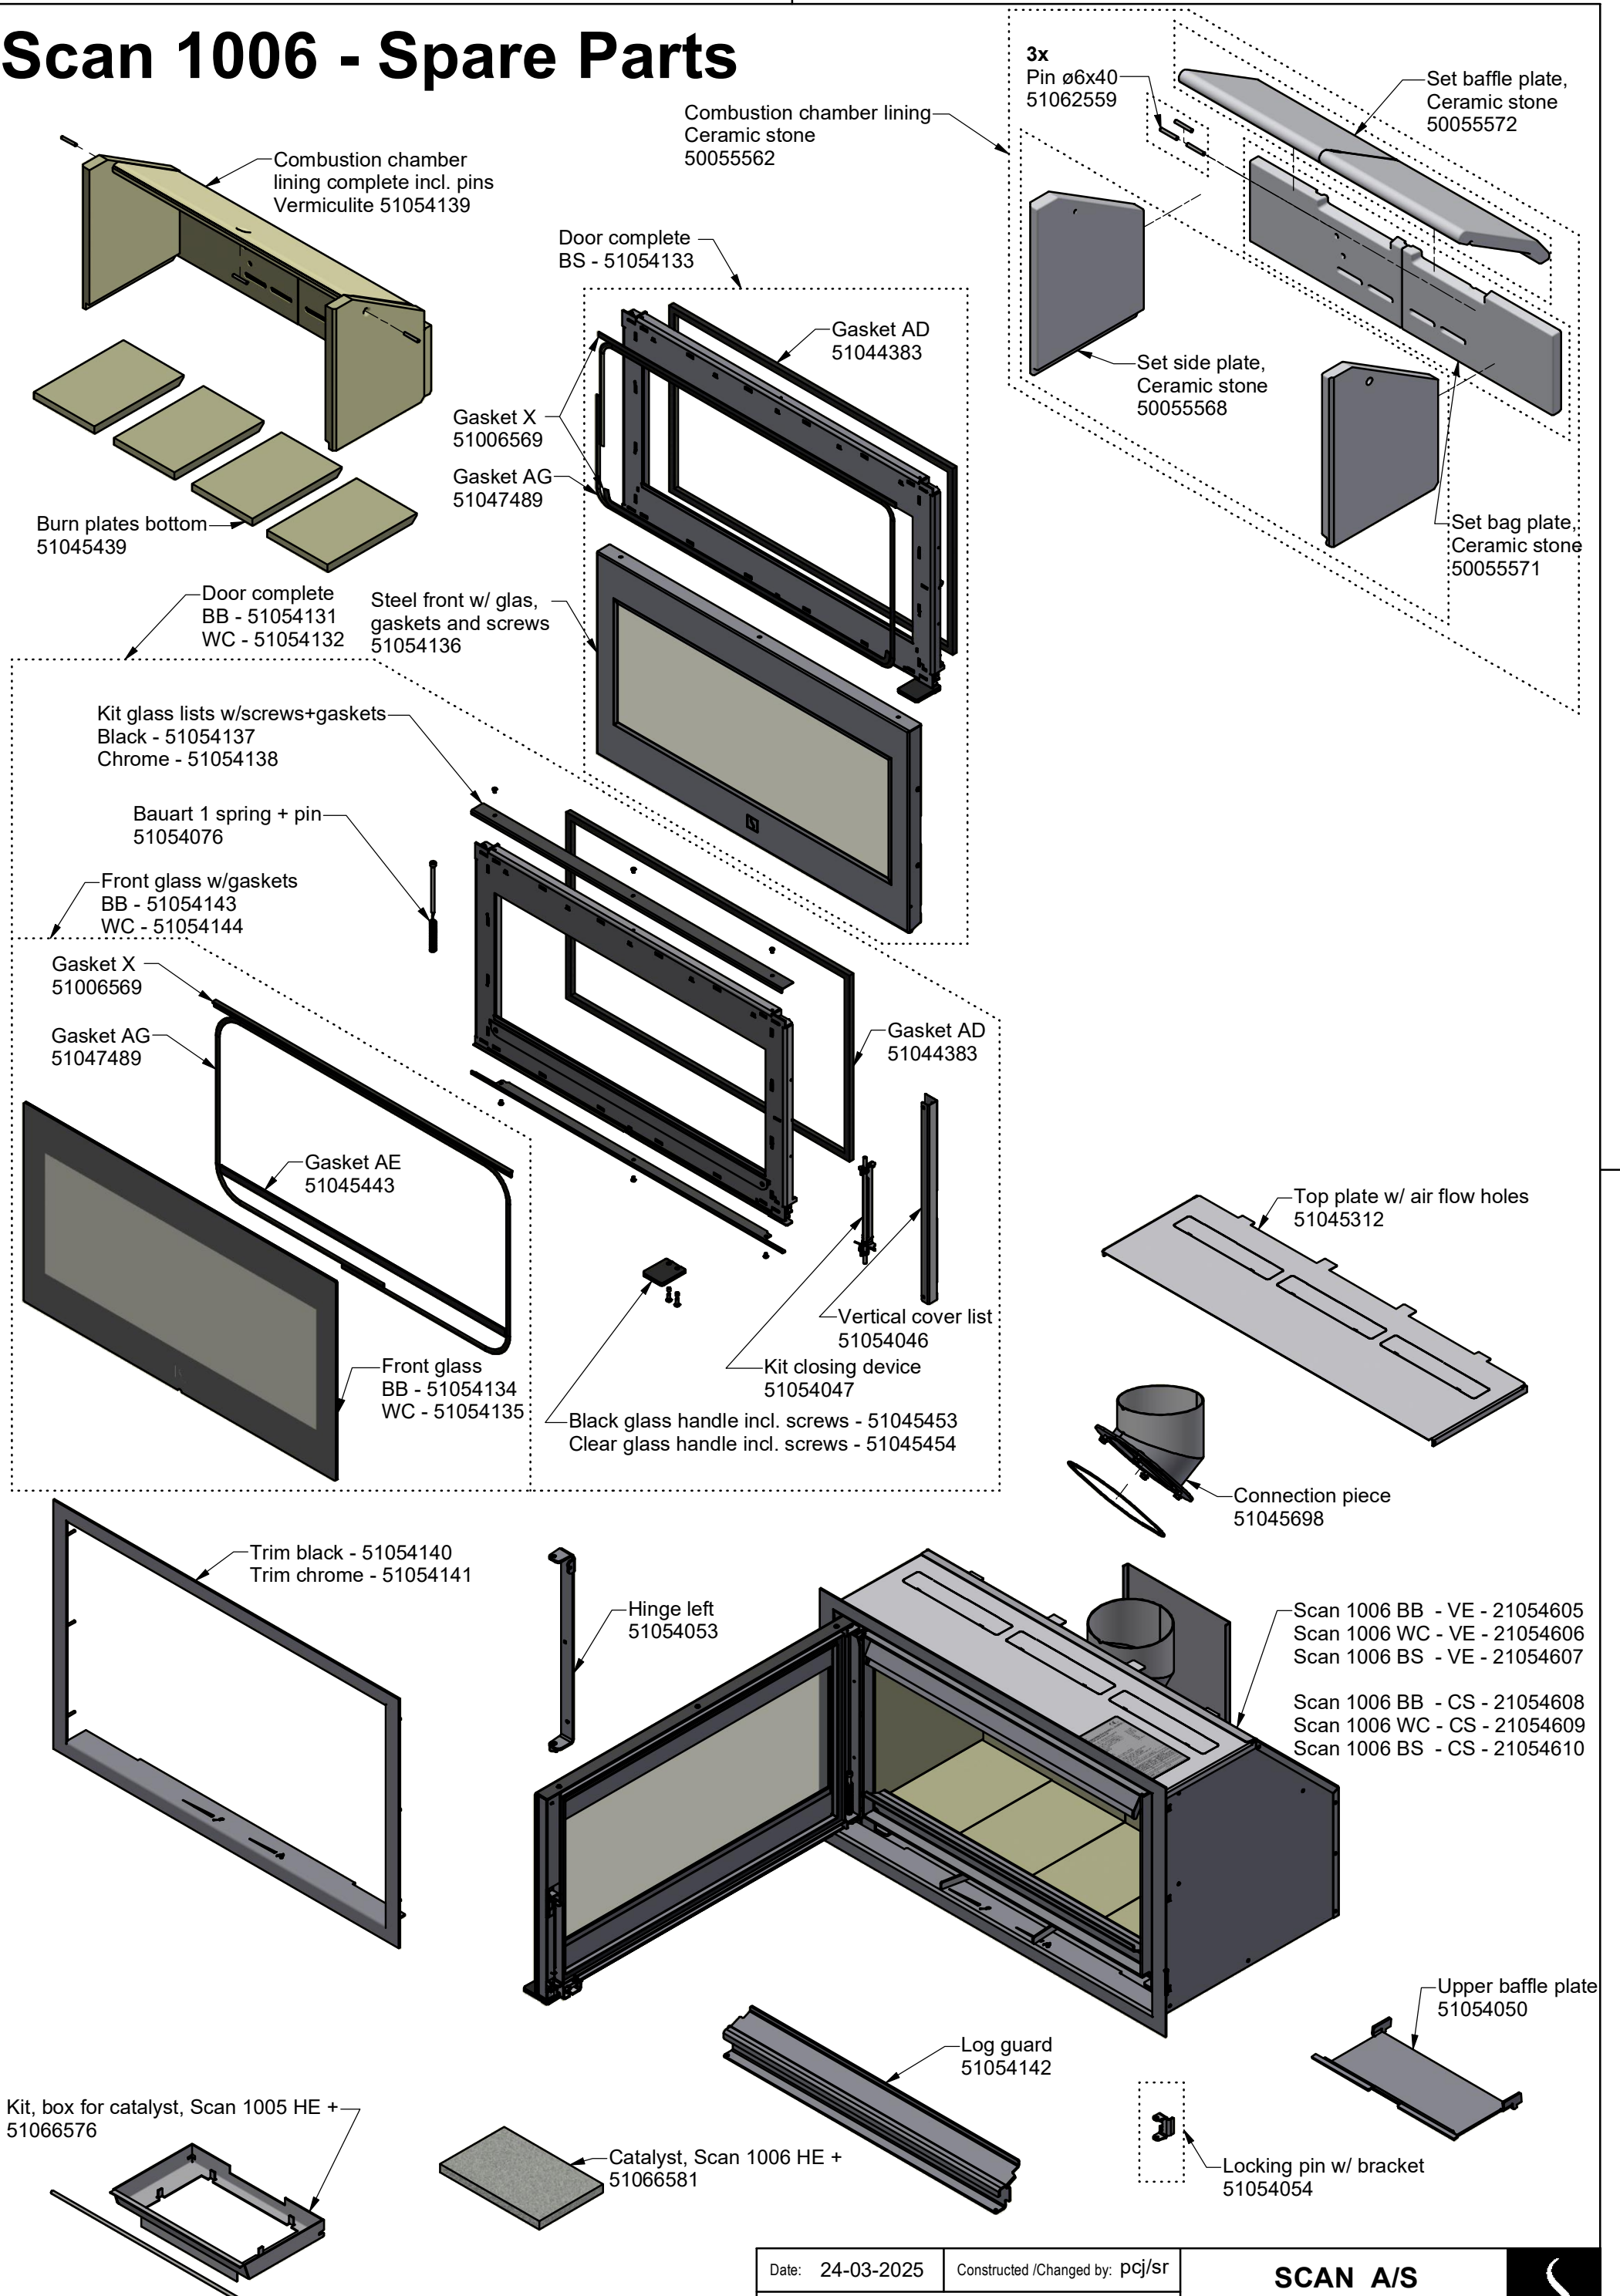

Scan 1006 - Spare Parts

Date: 24-03-2025	Constructed /Changed by: pcj/sr
Drawing number: 91006100	

SCAN A/S
 DK-5492 Vissenbjerg©

Scan 1006 - Spare Parts Accessories

He + kit for Scan 1006, accessory
24066649

Date: 24-03-2025

Constructed /Changed by: pcj/sr

Drawing number: 91006100

SCAN A/S
DK-5492 Vissenbjerg©